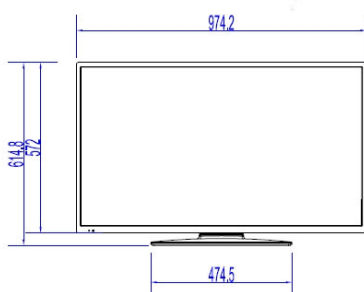

Specifications

Picture/Display

- Display: LED Full HD
- Diagonal screen size: 43 inch / 108 cm
- Aspect ratio: 16:9
- Panel resolution: 1920x1080p
- Brightness: 300 cd/m²
- Viewing angle: 178° (H) / 178° (V)
- Contrast ratio (typical): 1200

Accessories

- Included: Remote Control 22AV1407A/12, 2xAAA Batteries, Tabletop Stand, Warranty Leaflet, Legal and Safety brochure
- Optional: Setup RC 22AV9573A, Remote Control 22AV1601A/12

Power

- Mains power: AC 220-240V; 50-60Hz
- Energy Label Class: A++
- Eu Energy Label power: 37 W
- Annual energy consumption: 54 kWh
- Standby power consumption: <0.3 W
- Power Saving Features: Eco mode
- Ambient temperature: 5 °C to 45 °C

Dimensions

- Set dimensions (W x H x D): 974 x 572 x 64/93 mm
- Set dimensions with stand (W x H x D): 974 x 615 x 220 mm
- Product weight: 8.3 kg
- Product weight (+stand): 9.2 kg
- VESA wall mount compatible: M6, 200 x 200 mm