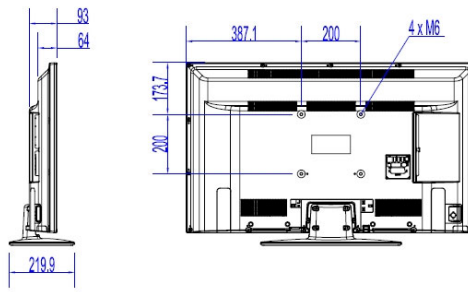

Specifications

Picture/Display

- Display: LED Full HD
- Diagonal screen size: 43 inch / 108 cm
- Aspect ratio: 16:9
- Panel resolution: 1920x1080p
- Brightness: 300 cd/m²
- Viewing angle: 178° (H) / 178° (V)
- Contrast ratio (typical): 1200

Accessories

- Included: Remote Control 22AV1407A/12, 2xAAA Batteries, Tabletop Stand, Warranty Leaflet, Legal and Safety brochure
- Optional: Setup RC 22AV9573A, Remote Control 22AV1601A/12

Power

- Mains power: AC 220-240V; 50-60Hz
- Energy Label Class: A++
- Eu Energy Label power: 37 W
- Annual energy consumption: 54 kWh
- Standby power consumption: <0.3 W
- Power Saving Features: Eco mode
- Ambient temperature: 5 °C to 45 °C

Dimensions

- Set dimensions (W x H x D): 974 x 572 x 64/93 mm
- Set dimensions with stand (W x H x D): 974 x 615 x 220 mm
- Product weight: 8.3 kg
- Product weight (+stand): 9.2 kg
- VESA wall mount compatible: M6, 200 x 200 mm