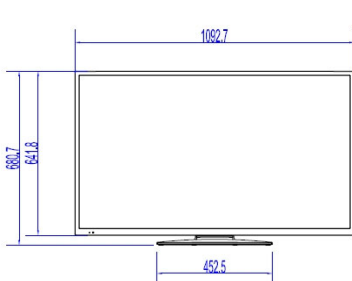

Specifications

Picture/Display

- Display: LED Full HD
- Diagonal screen size: 48 inch / 121 cm
- Aspect ratio: 16:9
- Panel resolution: 1920x1080p
- Brightness: 300 cd/m²
- Viewing angle: 178° (H) / 178° (V)
- Contrast ratio (typical): 4000

Accessories

- Included: Remote Control 22AV1407A/12, 2xAAA Batteries, Tabletop Stand, Warranty Leaflet, Legal and Safety brochure
- Optional: Setup RC 22AV9573A, Remote Control 22AV1601A/12

Power

- Mains power: AC 220-240V; 50-60Hz
- Energy Label Class: A++
- Eu Energy Label power: 46 W
- Annual energy consumption: 67 kWh
- Standby power consumption: <0.3 W
- Power Saving Features: Eco mode
- Ambient temperature: 5 °C to 45 °C

Dimensions

- Set dimensions (W x H x D): 1093 x 642 x 81/97 mm

Issue date 2017-08-28

Version: 1.0.1

12 NC: 8670 001 47632
EAN: 87 18863 01382 3

© 2017 Koninklijke Philips N.V.
All Rights reserved.

Specifications are subject to change without notice.
Trademarks are the property of Koninklijke Philips N.V.
or their respective owners.

www.philips.com

- Set dimensions with stand (W x H x D): 1093 x 681 x 220 mm
- Product weight: 10.1 kg
- Product weight (+stand): 11.0 kg
- VESA wall mount compatible: M6, 200 x 200 mm

* Availability of features will depend on implementation chosen by integrator.
* Typical on-mode power consumption measured according to IEC62087 Ed 2. The actual energy consumption will depend on how the television is used.
* This television contains lead only in certain parts or components where no technology alternatives exist in accordance with existing exemption clauses under the RoHS Directive.