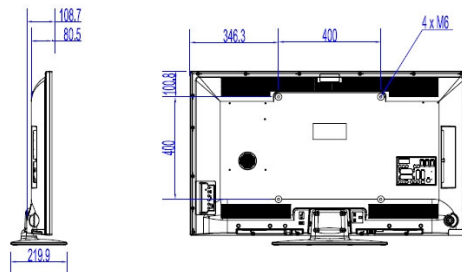

Specifications

Picture/Display

- Display: LED Full HD
- Diagonal screen size: 48 inch / 121 cm
- Aspect ratio: 16:9
- Panel resolution: 1920x1080p
- Brightness: 300 cd/m²
- Viewing angle: 178° (H) / 178° (V)
- Contrast ratio (typical): 4000

Accessories

- Included: Remote Control 22AV1407A/12, 2xAAA Batteries, Tabletop Stand, Warranty Leaflet, Legal and Safety brochure
- Optional: Setup RC 22AV9573A, Remote Control 22AV1601A/12

Power

- Mains power: AC 220-240V; 50-60Hz
- Energy Label Class: A++
- Eu Energy Label power: 46 W
- Annual energy consumption: 67 kWh
- Standby power consumption: <0.3 W
- Power Saving Features: Eco mode
- Ambient temperature: 5 °C to 45 °C

Dimensions

- Set dimensions (W x H x D): 1093 x 642 x 81/97 mm

Issue date 2017-08-28

Version: 1.0.1

12 NC: 8670 001 47632
EAN: 87 18863 01382 3

© 2017 Koninklijke Philips N.V.
All Rights reserved.

Specifications are subject to change without notice.
Trademarks are the property of Koninklijke Philips N.V.
or their respective owners.

www.philips.com

- Set dimensions with stand (W x H x D): 1093 x 681 x 220 mm
- Product weight: 10.1 kg
- Product weight (+stand): 11.0 kg
- VESA wall mount compatible: M6, 200 x 200 mm

* Availability of features will depend on implementation chosen by integrator.
* Typical on-mode power consumption measured according to IEC62087 Ed 2. The actual energy consumption will depend on how the television is used.
* This television contains lead only in certain parts or components where no technology alternatives exist in accordance with existing exemption clauses under the RoHS Directive.